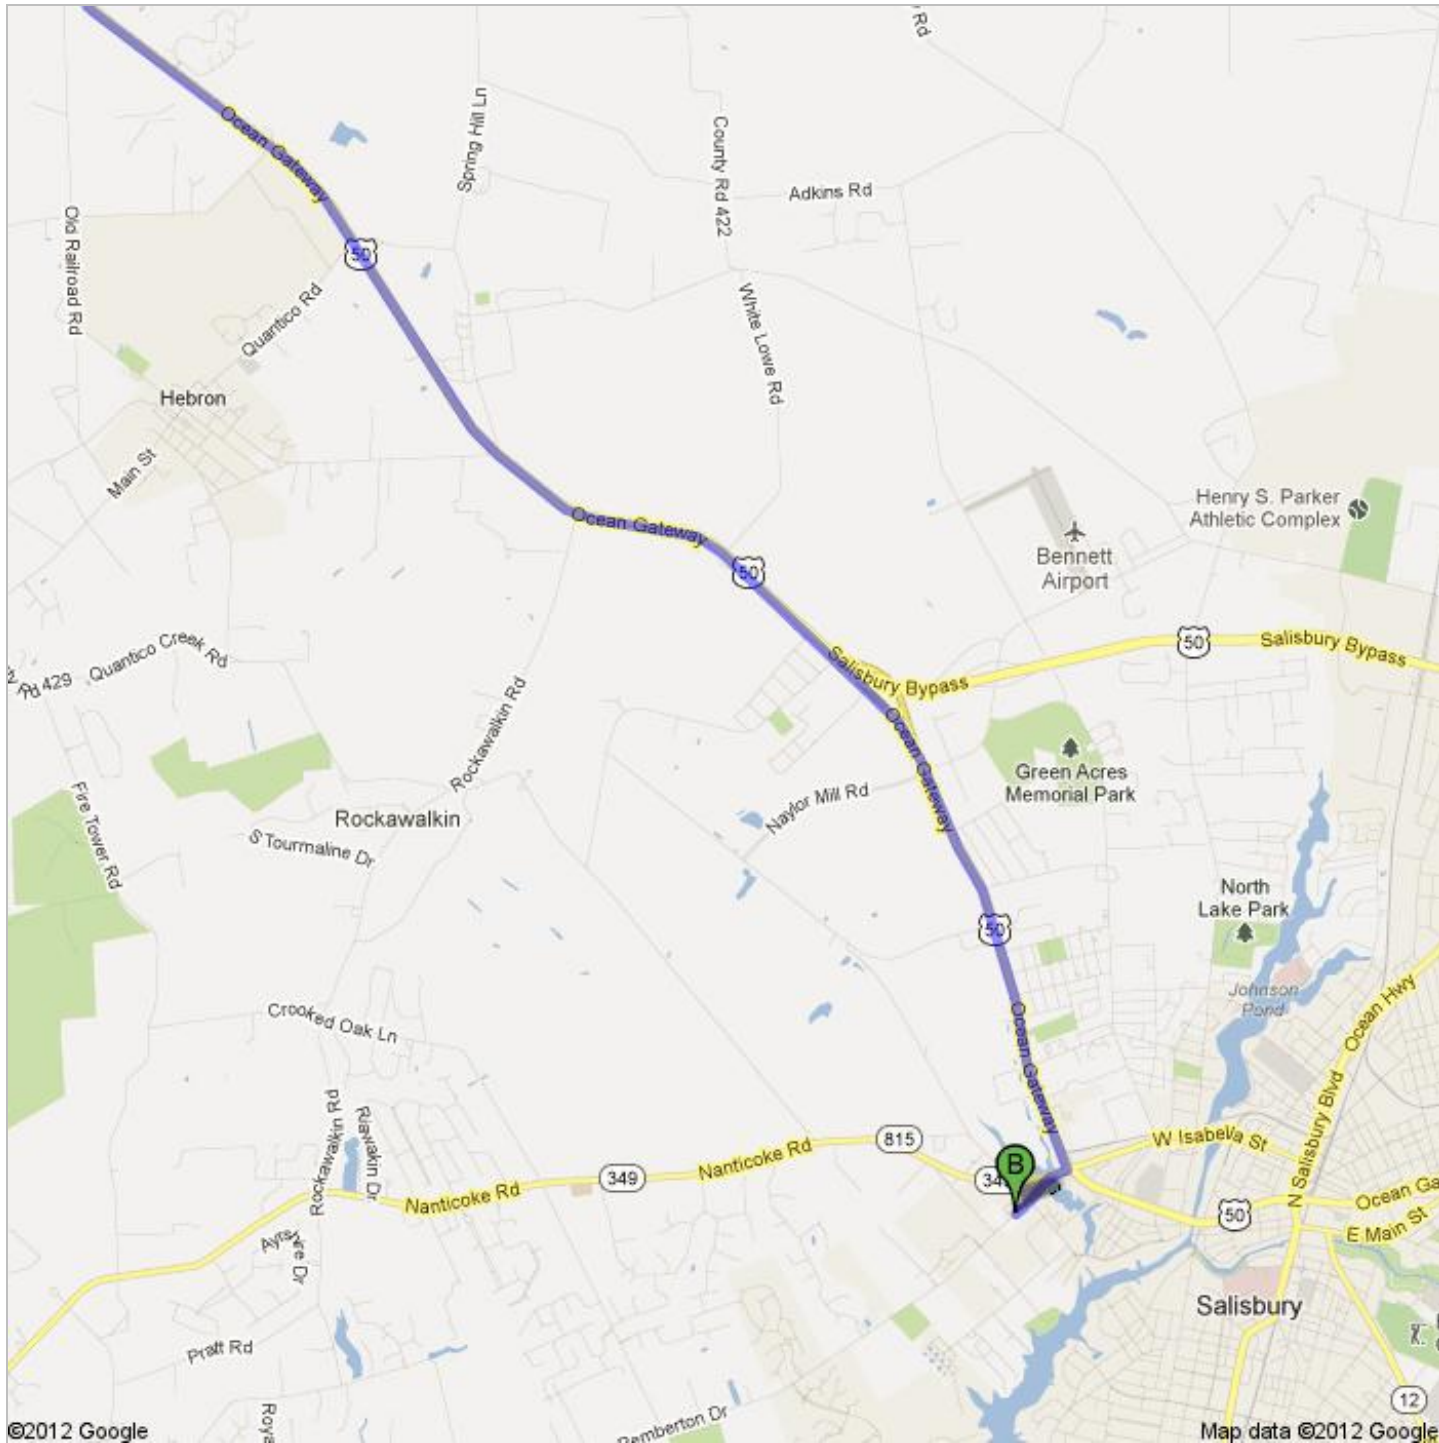

Directions to 1205 Pemberton Dr, Salisbury, MD 21801 16.0 mi – about 19 mins

 **US-50 E/Ocean Gateway**

-
- | | | |
|--|---|-----------------------------|
|  | 1. Head east on US-50 E/Ocean Gateway
About 14 mins | go 13.2 mi
total 13.2 mi |
|  | 2. Exit onto US-50 BUS E/Ocean Gateway toward Salisbury
About 3 mins | go 2.5 mi
total 15.7 mi |
|  | 3. Turn right onto Nanticoke Rd | go 472 ft
total 15.8 mi |
|  | 4. Turn left toward Pemberton Dr
About 1 min | go 469 ft
total 15.9 mi |
| | 5. Continue straight onto Pemberton Dr
Destination will be on the right | go 0.1 mi
total 16.0 mi |

 **1205 Pemberton Dr, Salisbury, MD 21801**

These directions are for planning purposes only. You may find that construction projects, traffic, weather, or other events may cause conditions to differ from the map results, and you should plan your route accordingly. You must obey all signs or notices regarding your route.

Map data ©2012 Google

Directions weren't right? Please find your route on maps.google.com and click "Report a problem" at the bottom left.