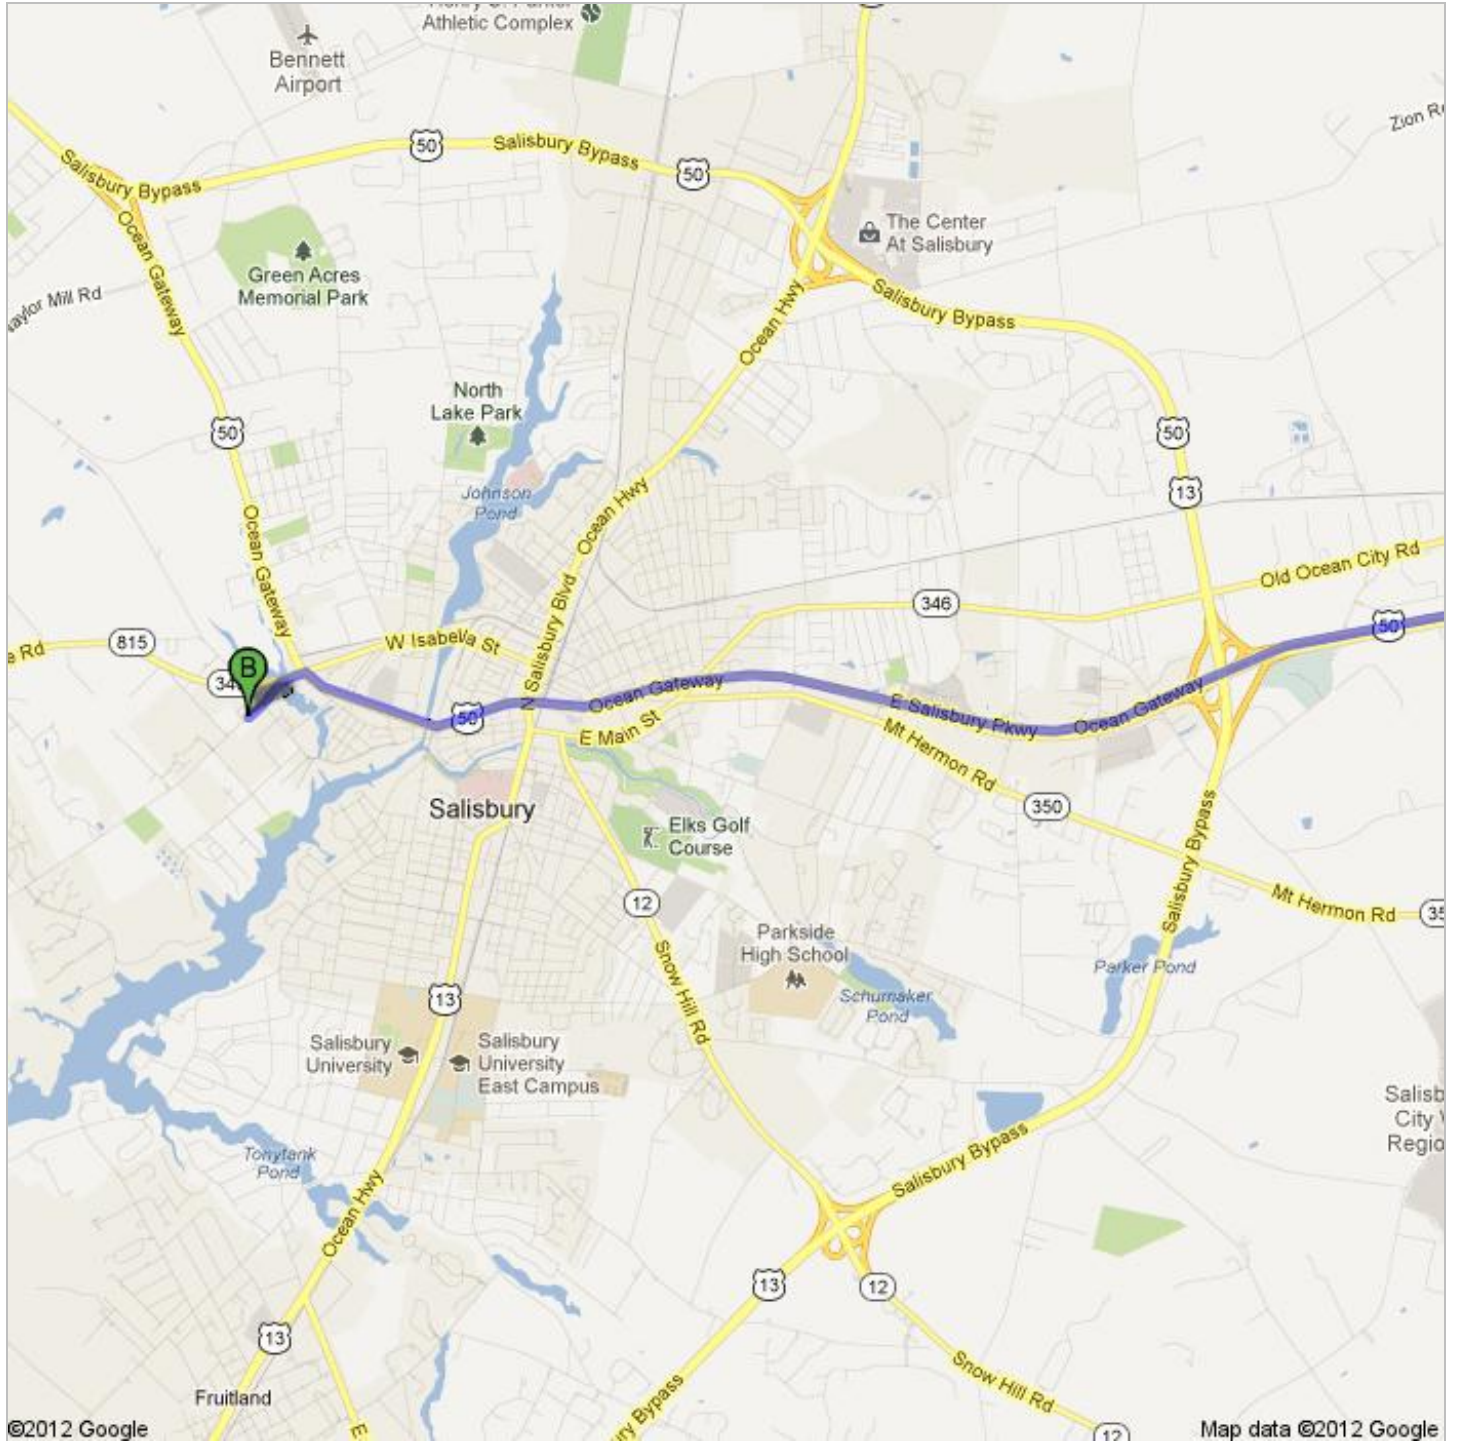

Directions to 1205 Pemberton Dr, Salisbury, MD 21801
6.5 mi – about 13 mins

A US-50 W/Ocean Gateway

1. Head **west** on **US-50 W/Ocean Gateway** toward **Hobbs Rd/Old Hobbs Rd**
Continue to follow Ocean Gateway
About 3 mins
go 1.9 mi
total 1.9 mi
2. Continue straight onto **Ocean Gateway/W Salisbury Pkwy**
About 7 mins
go 4.2 mi
total 6.2 mi
3. Turn left onto **Nanticoke Rd**
About 58 secs
go 0.1 mi
total 6.3 mi
4. Turn left toward **Pemberton Dr**
About 1 min
go 469 ft
total 6.4 mi
5. Continue straight onto **Pemberton Dr**
Destination will be on the right
go 0.1 mi
total 6.5 mi

B 1205 Pemberton Dr, Salisbury, MD 21801

These directions are for planning purposes only. You may find that construction projects, traffic, weather, or other events may cause conditions to differ from the map results, and you should plan your route accordingly. You must obey all signs or notices regarding your route.

Map data ©2012 Google

Directions weren't right? Please find your route on maps.google.com and click "Report a problem" at the bottom left.