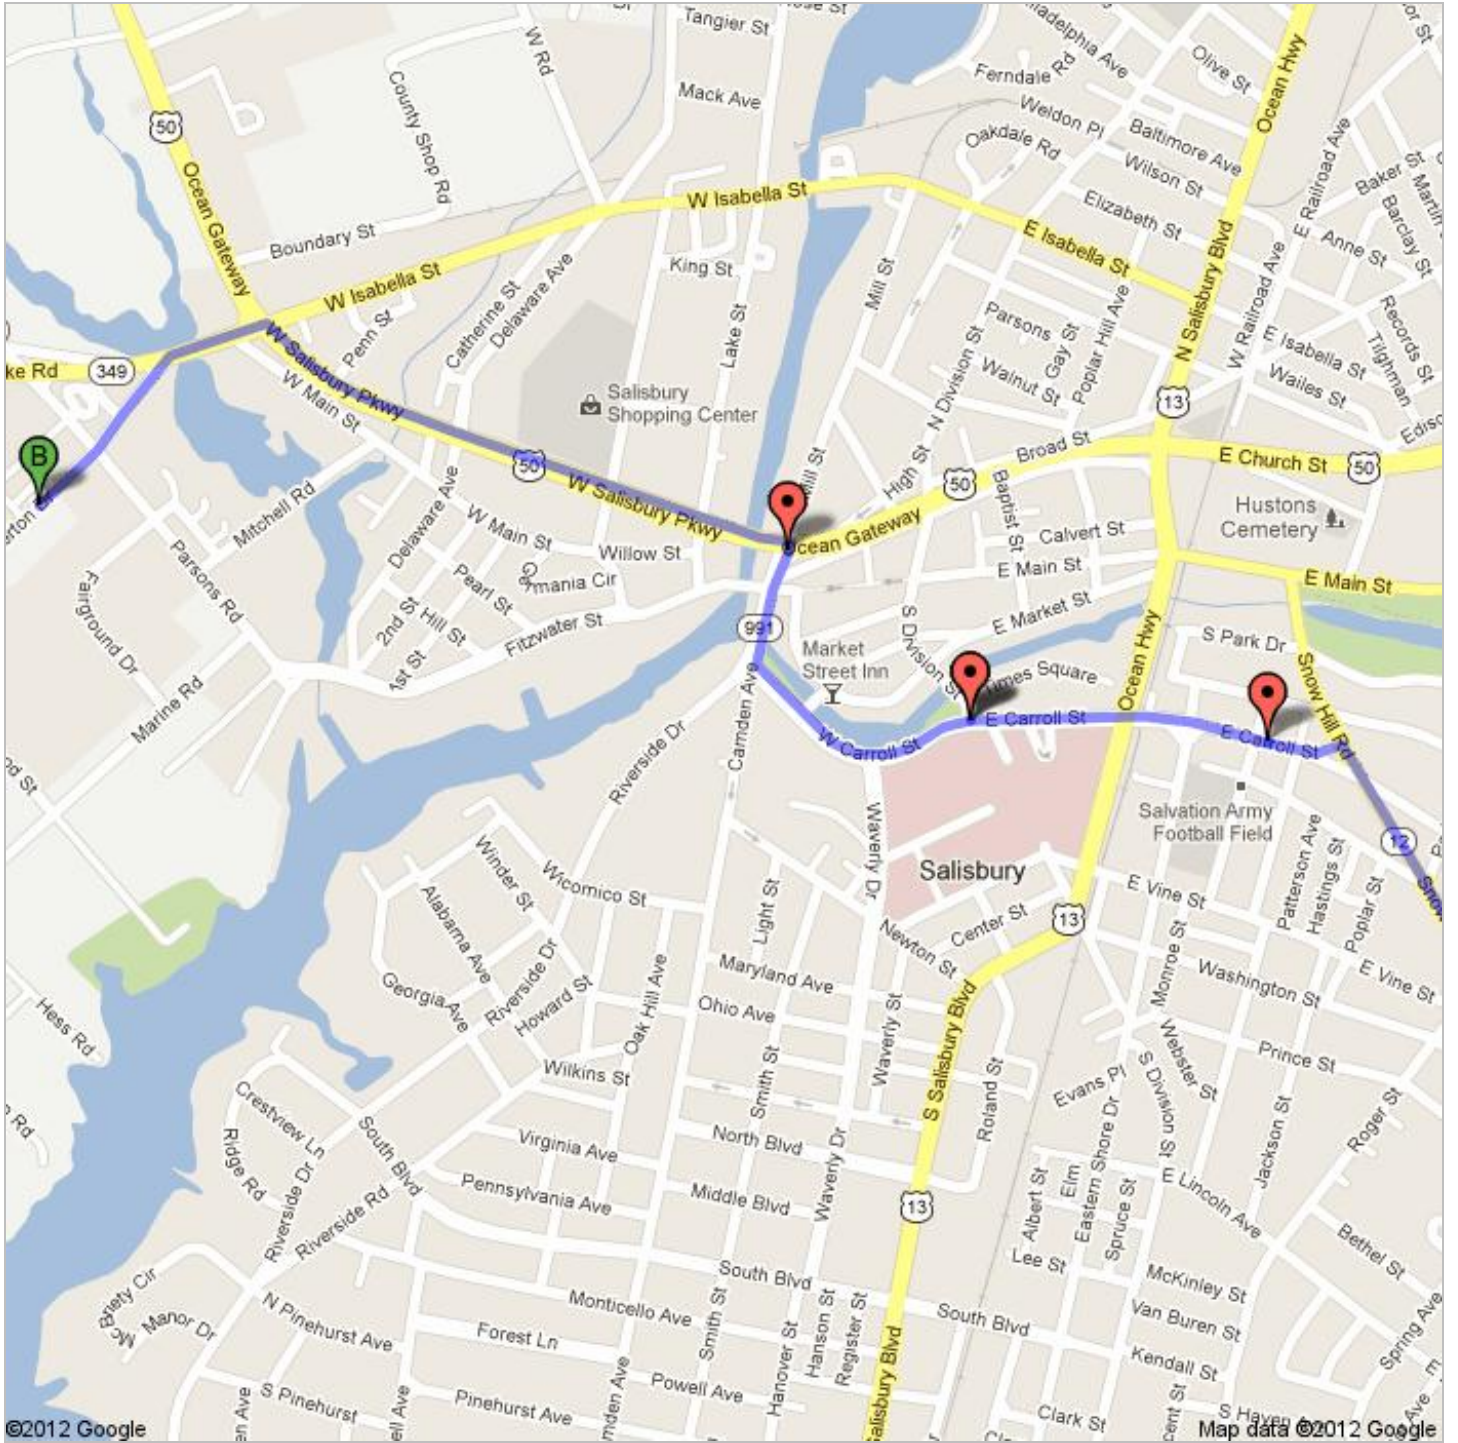

Directions to 1205 Pemberton Dr, Salisbury, MD 21801
19.3 mi – about 32 mins

 Snow Hill, MD

1. Head **southwest** on **E Market St** toward **Snow Hill Rd/N Washington St** go 62 ft
total 62 ft
-  2. Take the 1st right onto **MD-12 N/Snow Hill Rd/N Washington St** go 17.5 mi
total 17.5 mi
Continue to follow MD-12 N/Snow Hill Rd
About 23 mins
-  3. Turn left onto **E Carroll St** go 0.7 mi
total 18.2 mi
About 5 mins
-  4. Turn right onto **Mill St** go 0.1 mi
total 18.3 mi
About 46 secs
-  5. Turn left onto **Ocean Gateway/W Salisbury Pkwy** go 0.7 mi
total 19.0 mi
About 1 min
-  6. Turn left onto **Nanticoke Rd** go 0.1 mi
total 19.1 mi
About 58 secs
-  7. Turn left toward **Pemberton Dr** go 469 ft
total 19.2 mi
About 1 min
8. Continue straight onto **Pemberton Dr** go 0.1 mi
total 19.3 mi
Destination will be on the right

 1205 Pemberton Dr, Salisbury, MD 21801

These directions are for planning purposes only. You may find that construction projects, traffic, weather, or other events may cause conditions to differ from the map results, and you should plan your route accordingly. You must obey all signs or notices regarding your route.

Map data ©2012 Google

Directions weren't right? Please find your route on maps.google.com and click "Report a problem" at the bottom left.