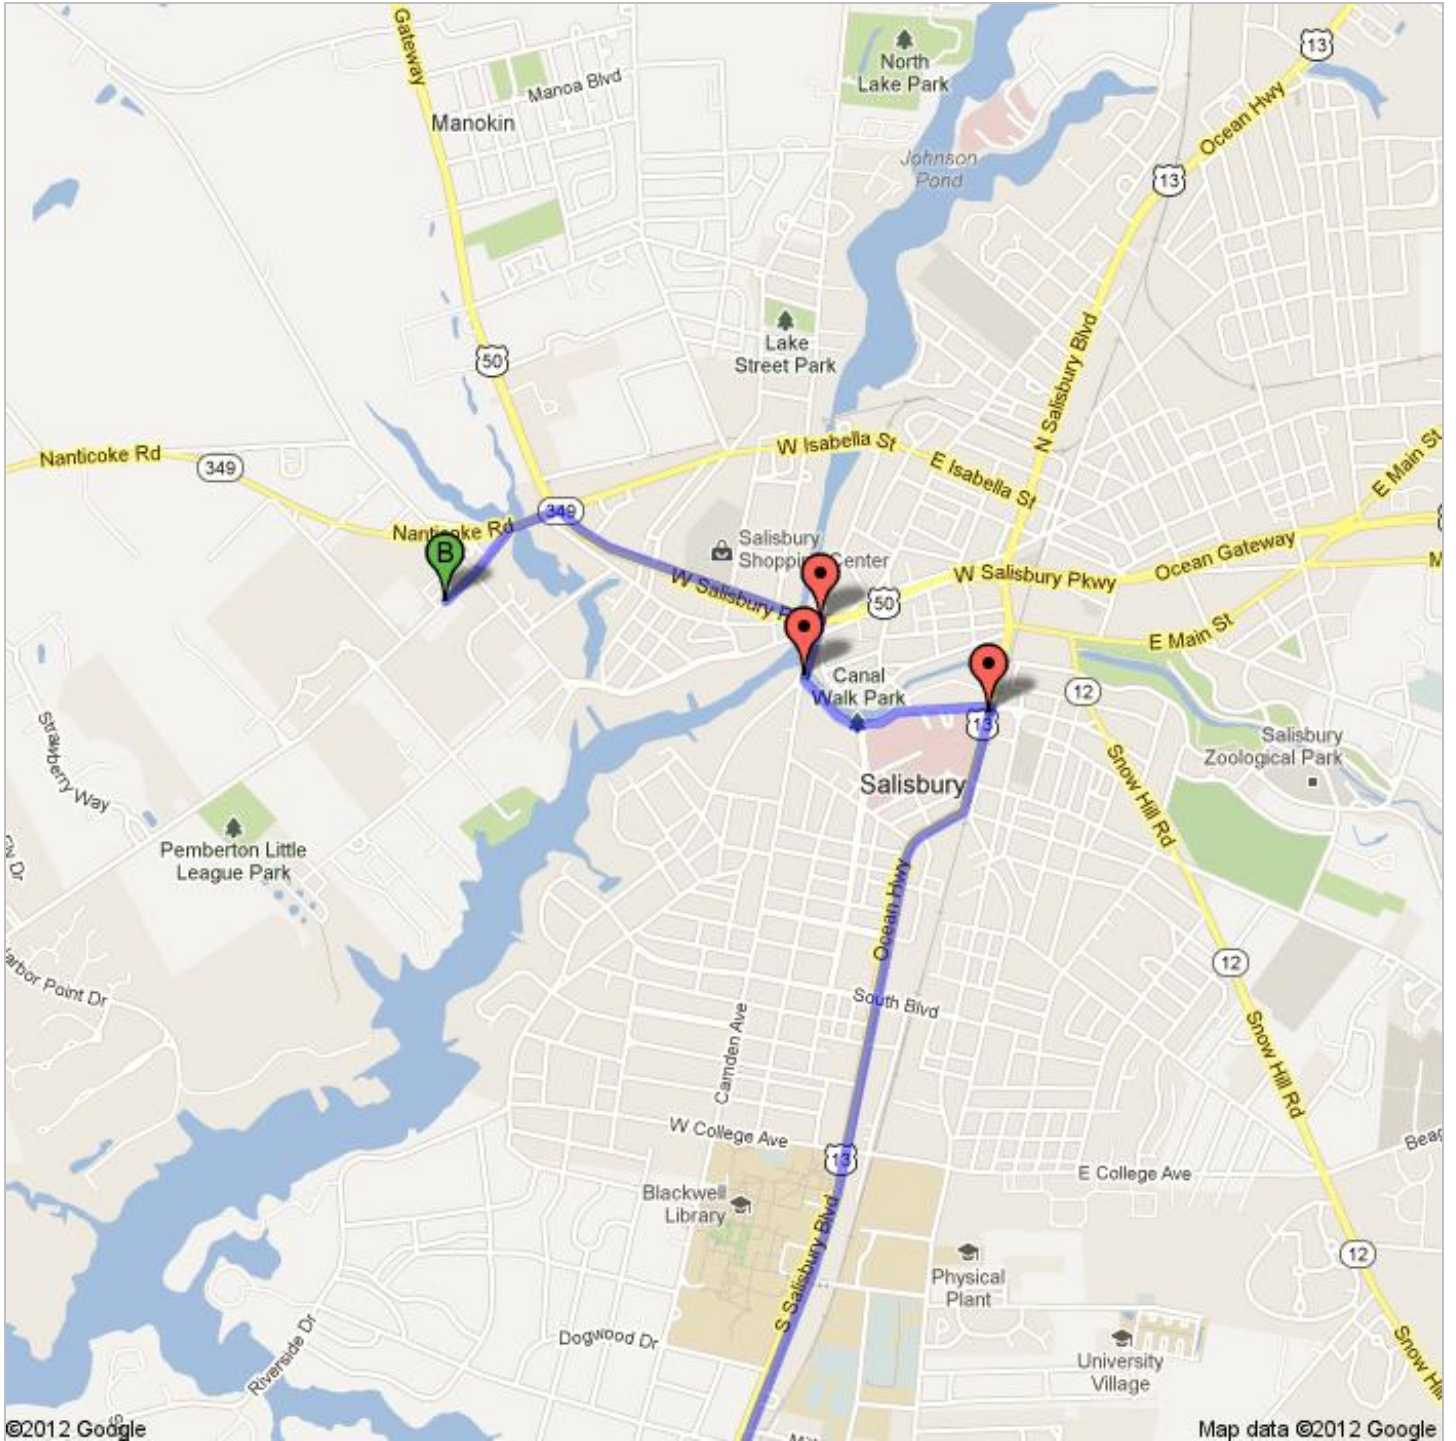

Directions to 1205 Pemberton Dr, Salisbury, MD 21801
8.1 mi – about 17 mins

A US-13 N

- 13 1. Head **northeast** on **US-13 N/Ocean Hwy** toward **Eden Allen Rd** go 1.3 mi
total 1.3 mi
 About 1 min
- 13 2. Exit onto **US-13 BUS N/S Fruitland Blvd** toward **Fruitland/Salisbury** go 5.2 mi
total 6.5 mi
 Continue to follow US-13 BUS N
 About 9 mins
- ↶ 3. Turn left onto **E Carroll St** go 0.5 mi
total 7.0 mi
 About 3 mins
- ↷ 4. Turn right onto **Mill St** go 0.1 mi
total 7.1 mi
 About 46 secs
- ↶ 5. Turn left onto **Ocean Gateway/W Salisbury Pkwy** go 0.7 mi
total 7.8 mi
 About 1 min
- ↶ 6. Turn left onto **Nanticoke Rd** go 0.1 mi
total 7.9 mi
 About 58 secs
- ↶ 7. Turn left toward **Pemberton Dr** go 469 ft
total 8.0 mi
 About 1 min
- 8. Continue straight onto **Pemberton Dr** go 0.1 mi
total 8.1 mi
Destination will be on the right

B 1205 Pemberton Dr, Salisbury, MD 21801

These directions are for planning purposes only. You may find that construction projects, traffic, weather, or other events may cause conditions to differ from the map results, and you should plan your route accordingly. You must obey all signs or notices regarding your route.

Map data ©2012 Google

Directions weren't right? Please find your route on maps.google.com and click "Report a problem" at the bottom left.